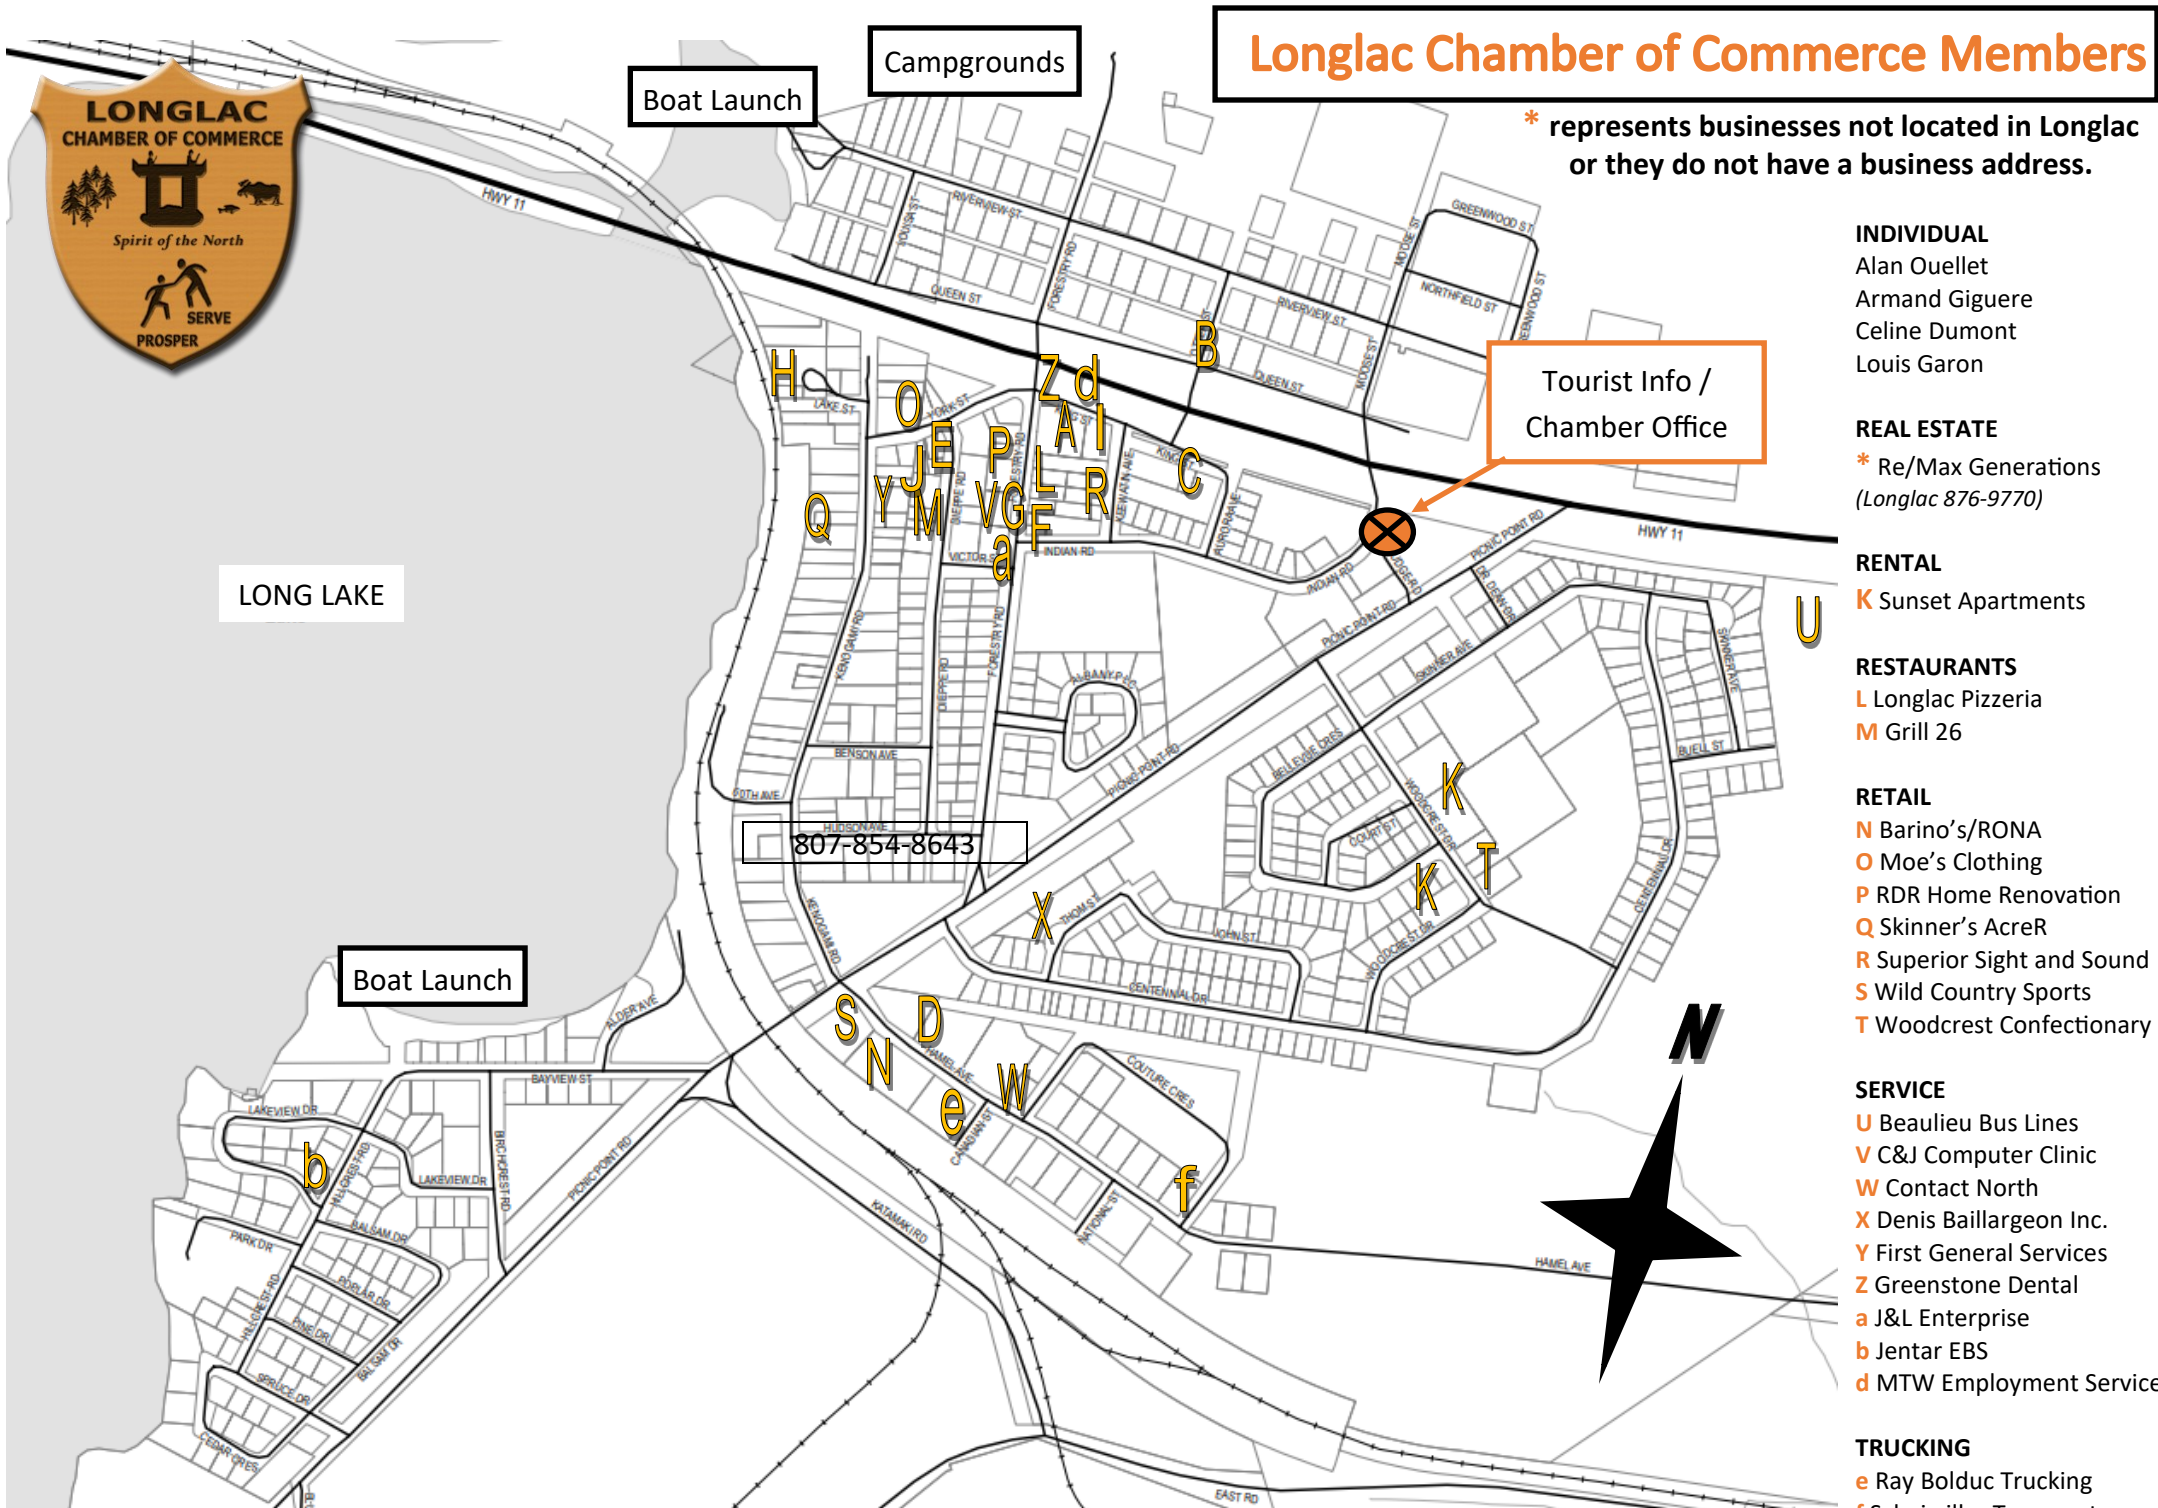

BANK

A Caisse Populaire

GARAGE

B Longlac Auto Centre
C Ranger Tire Sales

GROCERY

D Longlac Freshmart

INDUSTRY

* Greenstone Gold Mines
(Geraldton 854-1886)

INSURANCE

E Canada Brokerlink
F Bobby Beaulieu—Sun Life Financial
G Gillons Insurance

LODGE

* Loch Lomond Camps (off Caramat HWY 876-2801)
H Longlac Lodge and Cabins
* Lukinto Lake Lodge 854-8643

MOTEL

I Four Winds Motel Inc
J Ran Dan Motel

ORGANIZATION

* Centre de Formation pour Adults (Geraldton 854-0398)
* GEDC (Geraldton 854-2273)
* Geraldton Chamber of Commerce
* Greenstone District Trappers Assoc. (853-2406)
* Le Club Francophone de Longlac (cflonglac@gmail.com)
* Municipality of Greenstone (854-1100)
* PARO (Thunder Bay 807 625-0328)
* Top of Lake Superior Chamber of Commerce (Nipigon 807 887-3188)

Longlac Chamber of Commerce Members

* represents businesses not located in Longlac or they do not have a business address.

Tourist Info / Chamber Office

807-854-8643

INDIVIDUAL

Alan Ouellet
Armand Giguere
Celine Dumont
Louis Garon

REAL ESTATE

* Re/Max Generations
(Longlac 876-9770)

RENTAL

K Sunset Apartments

RESTAURANTS

L Longlac Pizzeria
M Grill 26

RETAIL

N Barino's/RONA
O Moe's Clothing
P RDR Home Renovation
Q Skinner's AcreR
R Superior Sight and Sound
S Wild Country Sports
T Woodcrest Confectionary

SERVICE

U Beaulieu Bus Lines
V C&J Computer Clinic
W Contact North
X Denis Baillargeon Inc.
Y First General Services
Z Greenstone Dental
a J&L Enterprise
b Jentar EBS
d MTW Employment Services

TRUCKING

e Ray Bolduc Trucking
f Scheiwiller Transport